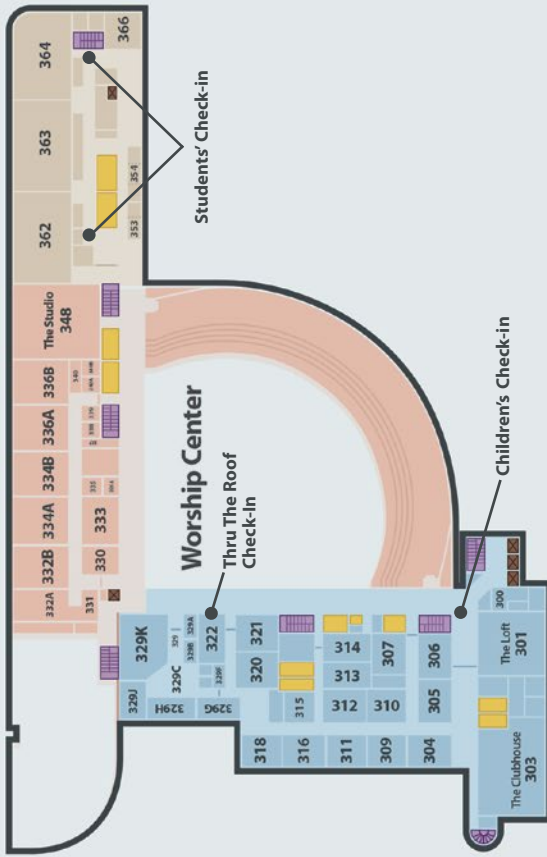

LEVEL 3

LEVEL 4

LEVEL 5

LEVEL 6

meet the GROW TEAM

TIM YOUNG
ADULT EDUCATION MINISTER

DOUG BISCHOFF
NEXT GENERATIONS MINISTER

ADULT STAFF